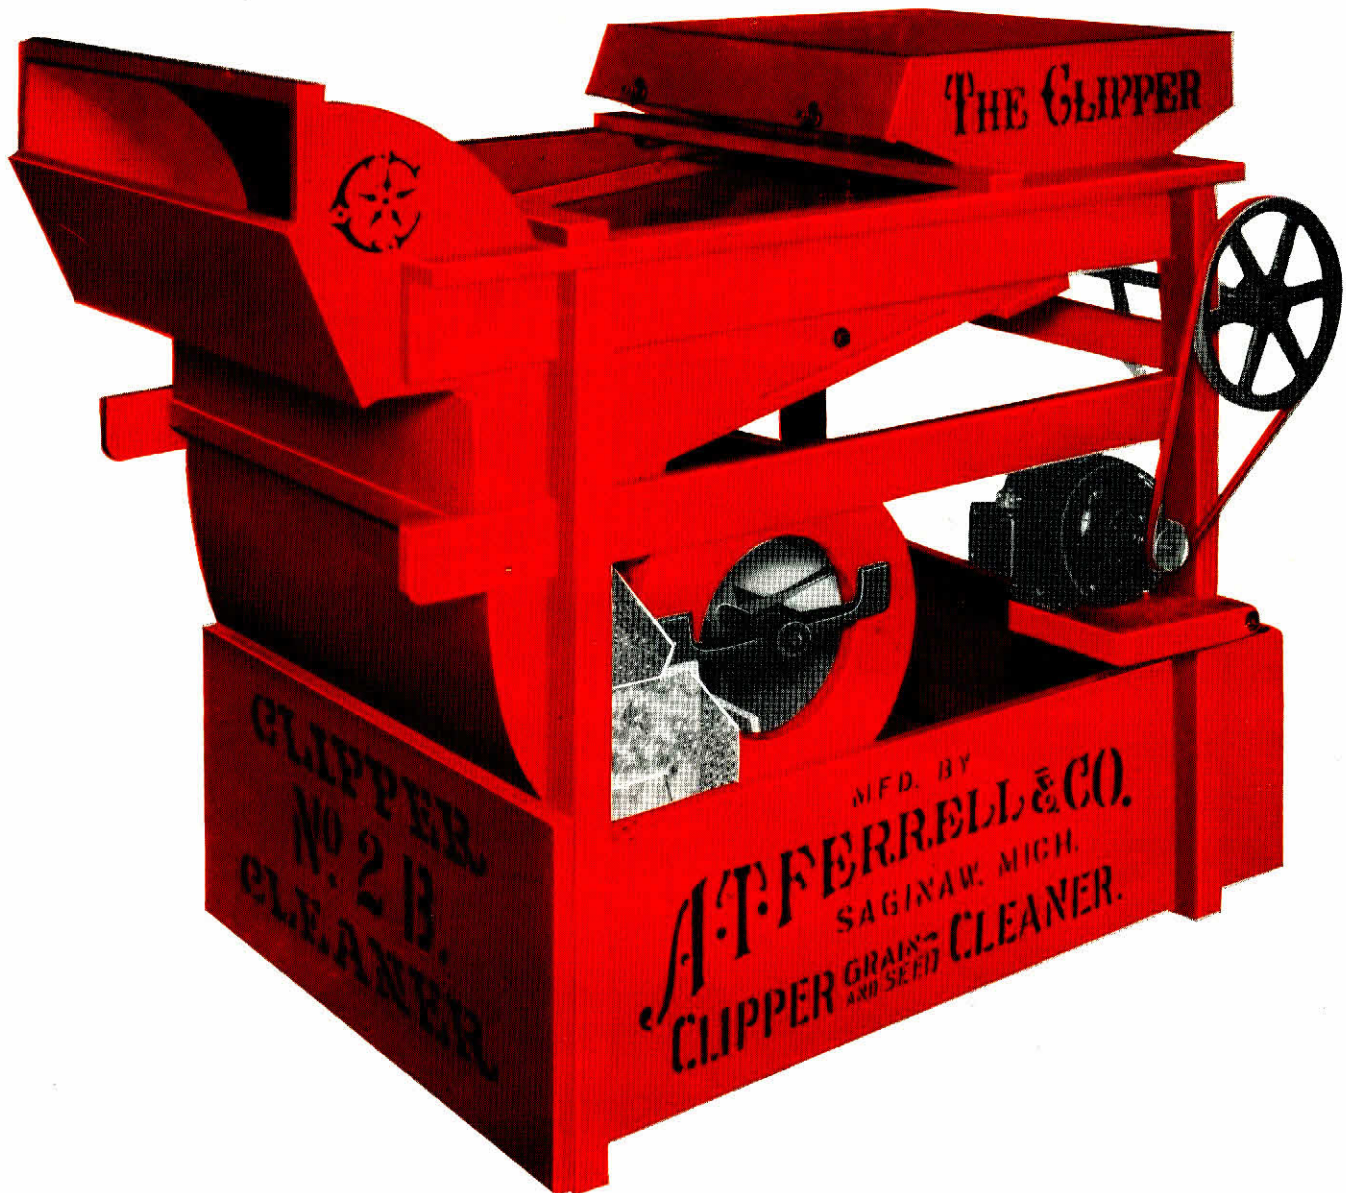

THE **CLIPPER**

*Farm Grain and Seed
Cleaner*

A. T. FERRELL & CO.
SAGINAW, MICHIGAN

CLIPPER Farm Grain

SHOWING CLEANER WITH ELECTRIC MOTOR

6 Outstanding Clipper Features

1. VERTICAL AIR BLAST.
2. THREE SPEED FAN.
3. THREE CLEANING OPERATIONS.
4. LIFETIME CONSTRUCTION.
5. BIG CAPACITY.
6. TWELVE SCREEN EQUIPMENT.

The twelve screens furnished with each Clipper Cleaner will clean Wheat, Oats, Barley, Rye, Red and Alsike Clovers, Alfalfa, Sweet Clover, Timothy, Millet, Flax, Peas, Beans, Cow Peas, Soy Beans, Clover containing Buckhorn, Plantain or Ripple, Timothy containing Pepper Grass and Sorrell, Cane Seed, Milo Maize, Kaffir Corn, Seed Corn (cleaning and grading) and separating Corn from Oats. All screens may be used in either top or bottom position.